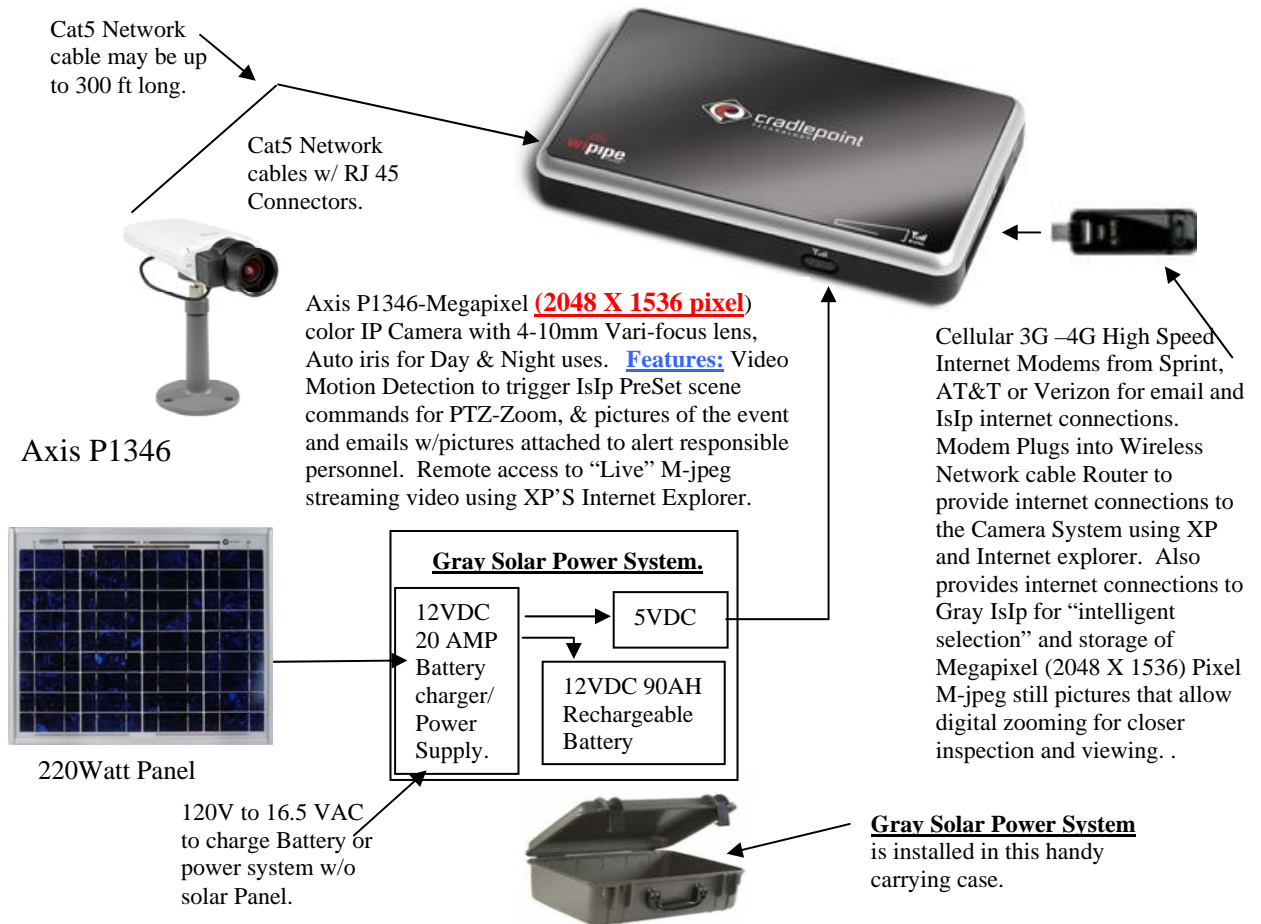

Intelligent
Selection™
by

U.S. PATENT Number
6,049,353
April 11, 2000
Filed May 17, 1996

Since 1969

GRAY ELECTRONICS

July 8, 2010

GRAY IsIp COVERT REMOTE CAMERA SYSTEMS

Gray uses a Mobile Broadband Router to connect a very high HD Resolution (**2048 X 1536 Pixel**) M JPEG IP Camera to Gray Electronics' Intelligent Selection Internet Protocol (IsIp) Software. Gray uses a Cellular Broadband Internet Modem, from AT&T, Verizon or Sprint. IsIp captures & stores pictures on the hard drive of a remote PC, via the internet using a 3G-4G broadband modem. This COVERT package can be installed ANYWHERE with or without AC power.

Gray Electronics Solar Power System includes a 12 VDC Power Regulator/Battery Charger that provides power for the Camera and Broadband Router and battery charging from the Solar Panel when sun light is available. At night the camera and router have power provided by the Rechargeable Battery which will keep the system running for greater than 20 hours. All units are enclosed in NEMA type housing for mounting in remote or covert locations. AT&T, Sprint, Verizon or other broadband access must be available. Sprint 4G has Unlimited Server data while all 3G service charges extra for usages above 5 gigabytes.