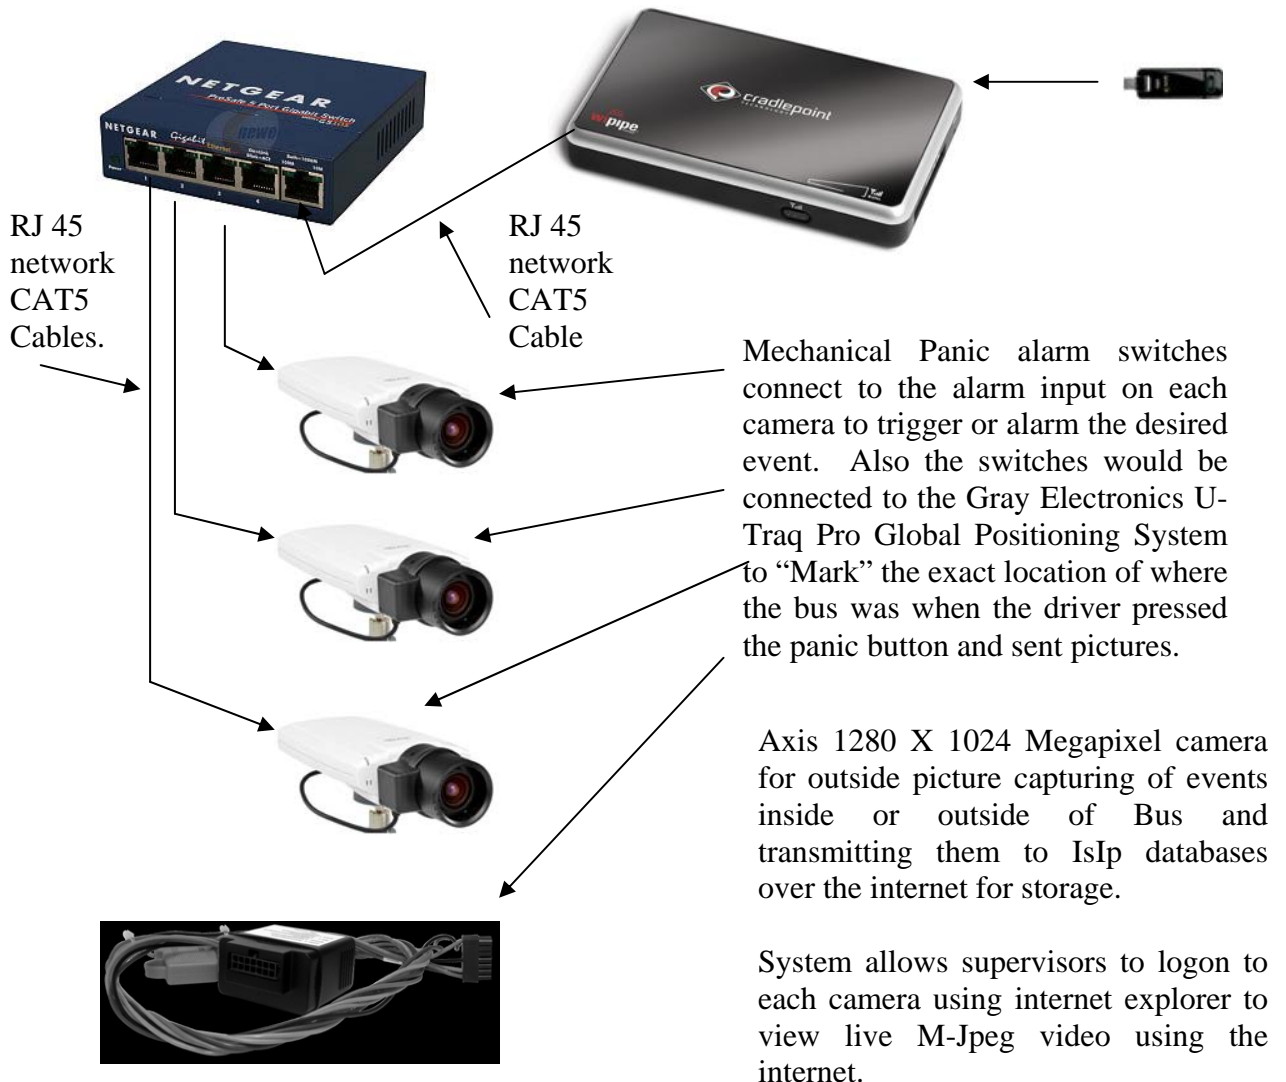

As an example, a bus may have a camera in each end of the cabin to provide front & back views of activity that may warrant capturing pictures and one mounted outside on the left side rear to capture pictures of vehicles that are NOT stopping when the bus is stopped, with its stop sign out, loading or unloading students. The Megapixel IP cameras resolution (1280 X 1024 pixels) will be sufficient to not only identify the make & model of the vehicle but its LICENSE Plate data.

Pictures are initiated by the driver pressing a button/switch which alarms one of the cameras that will provide the best view of the situation.

A camera installed inside the cabin will provide a picture similar to this picture.

GRAY ELECTRONICS TYPICAL SYSTEM FOR A BUS

Netgear 5 port network switch to connect up to 4 IP Cameras to IsIp network to capture pictures from bus cameras.

Cradlepoint router that processes internet connections between the network switch and the internet to send IP pictures to IsIp.

3G or 4G cellular broad band modem from Sprint, AT&T Verizon, Clear etc. plugs into Router.

Note: All units are powered by the Buses 12VDC power system.